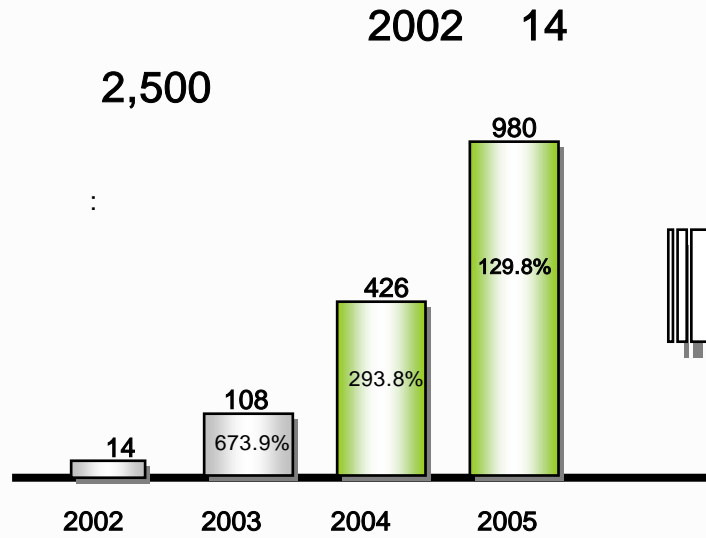

1.

가

< : 2004.12 >

	2004. 11	12 가		2004. 12	(12)
SKT	18,708,134	75,204	0.4%	18,783,338	51.3%
KTF	11,721,242	7,690	0.1%	11,728,932	32.1%
LGT	6,012,715	61,067	1.0%	6,073,782	16.6%
	36,442,091	143,961	0.4%	36,586,052	100.0%